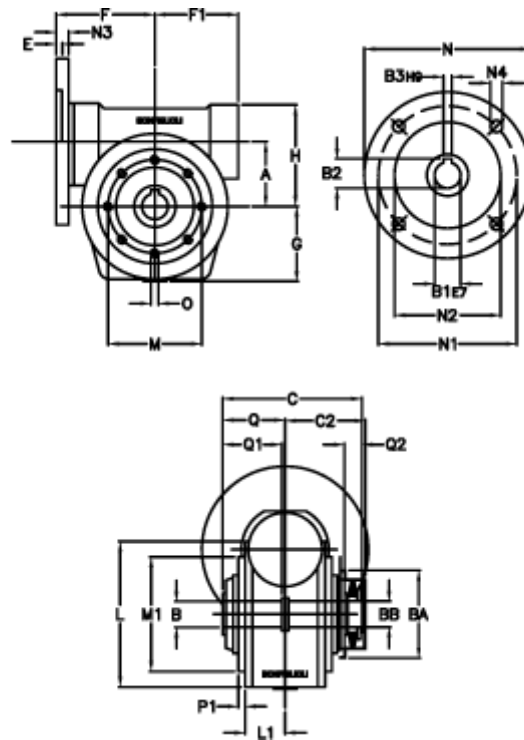

Article number: 390204403572836

Description: Worm Gear with Torque Limiter  
VF 44-L2-P-35-P71B14

## Measures

a = 44.60	C2 = 48	L1 = 35.0	O = M6x8
B = 18	Description = VF 44P-xx-71B14	m = 65	P1 = 2.0
B1 E7 = 14	E = 2.0	M1 = 50	Q = 32.0
B2 = 16.3	F = 65	N = 105	Q1 = 32
B3 H9 = 5	F1 = 54	N1 = 85	Q2 = 12
BA = 40	g = 51	N2 = 70	
BB H7 = 11	H = 71.0	N3 = 10.0	
C = 79	L = 80.0	N4 = 7	